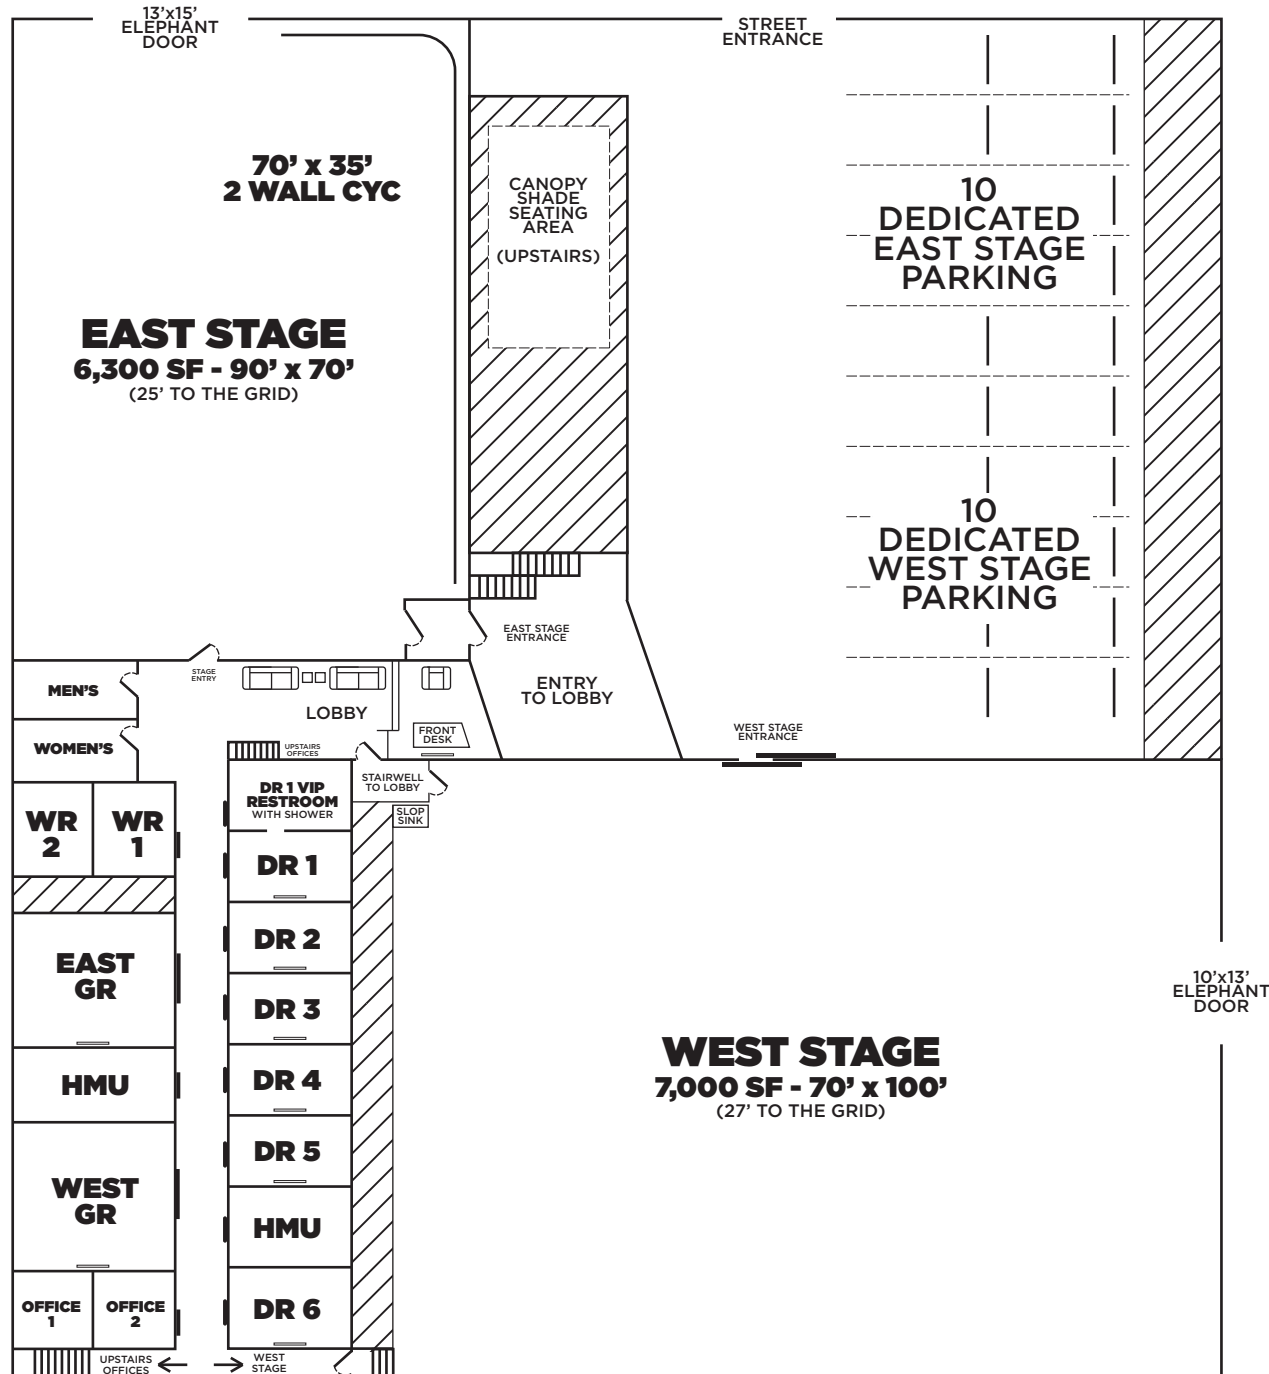

SEWARD

SEWARD

204

WEST/EAST STAGE + SUPPORT ROOM SCHEMATIC

TO BOOK, CALL
323.960.0113

WEST/EAST STAGE
1043 SEWARD ST. HOLLYWOOD, CA 90038

LINE204.COM

STAGE	PREP/WRAP	PL/SH	OT
WEST	\$2450	\$3450	10%/HR
EAST	\$2450	\$3450	10%/HR
W/E COMBO	\$4250	\$6250	10%/HR

ROOM	SEATING	RATE
BULLPENS (BP)	TABLES: 3-5	\$200
WARDROBE (WR)	N/A	\$400
GREENROOM (GR)	COUCHES: 6+	\$300
DRESSING ROOM (DR)	COUCH: 2	\$75
PRIVATE OFFICE (PO)	SEATS: 1-2	\$100

Room rates include phone, fax and internet. Office hours are typically 7am - 8pm, M-F. After hours fees are billed separately, per production team. Production offices are closed weekends, unless prior arrangements are made.