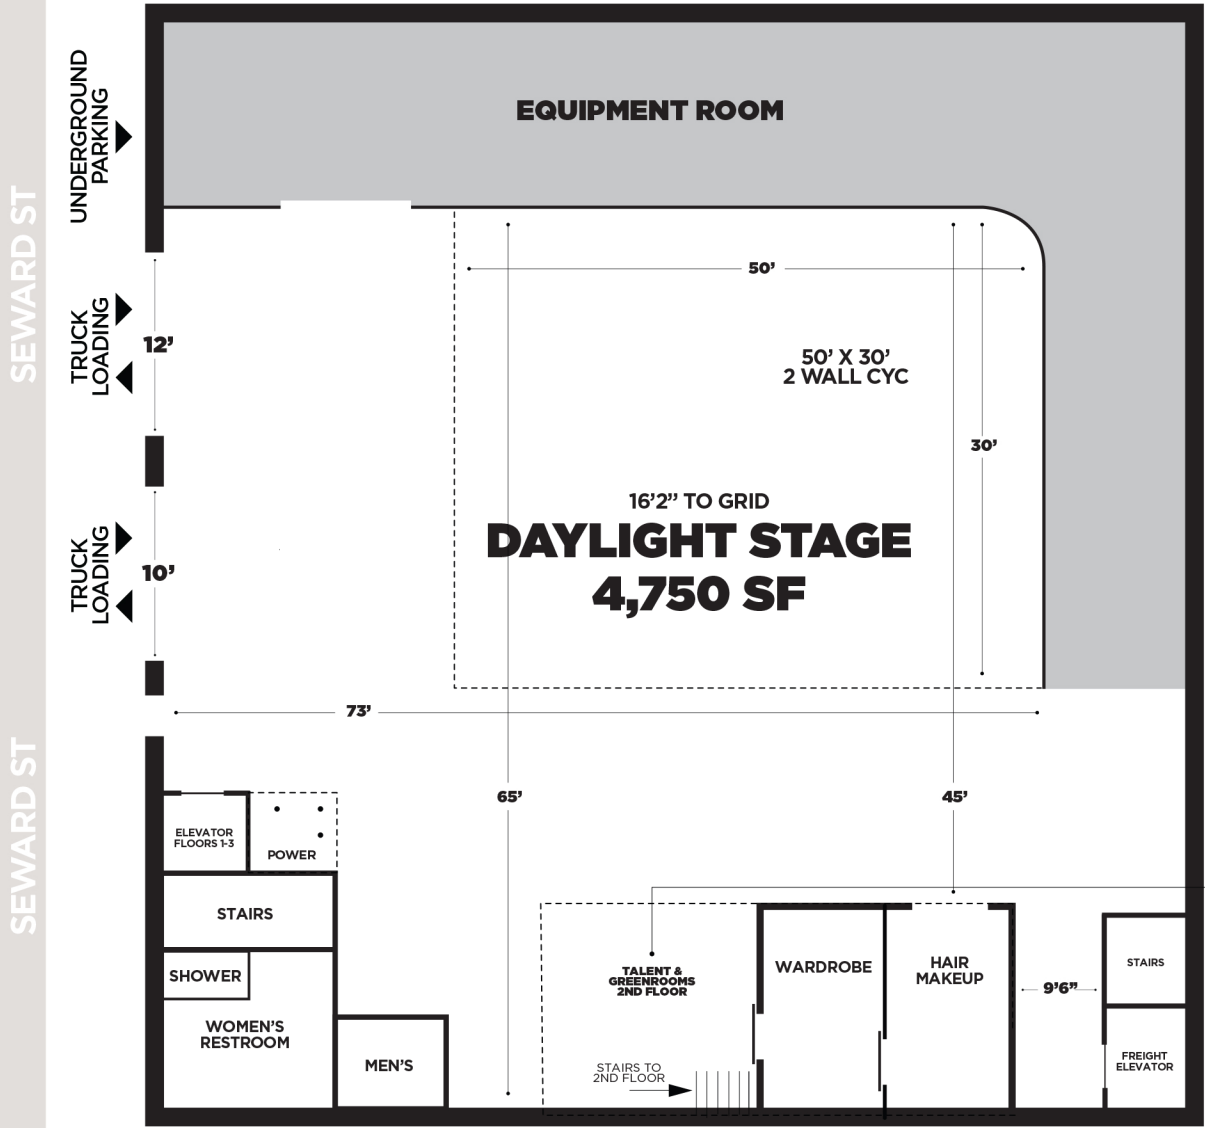

DAYLIGHT STAGE SCHEMATIC

TO BOOK, CALL
323.960.0113

DAYLIGHT STAGE
1034 SEWARD ST
GROUND FLOOR
HOLLYWOOD, CA 90038
LINE204.COM

**FREIGHT ELEVATOR
CENTER STAGE ONLY**
DIMENSIONS: 5'8" x 8'5"
CEILING HEIGHT: 8'5"
DOOR: 48"w x 84"h

**ELEVATOR TO
CENTER AND SKYLINE**
DIMENSIONS: 5'5" x 6'8"

**2ND FLOOR
TALENT &
GREENROOMS**