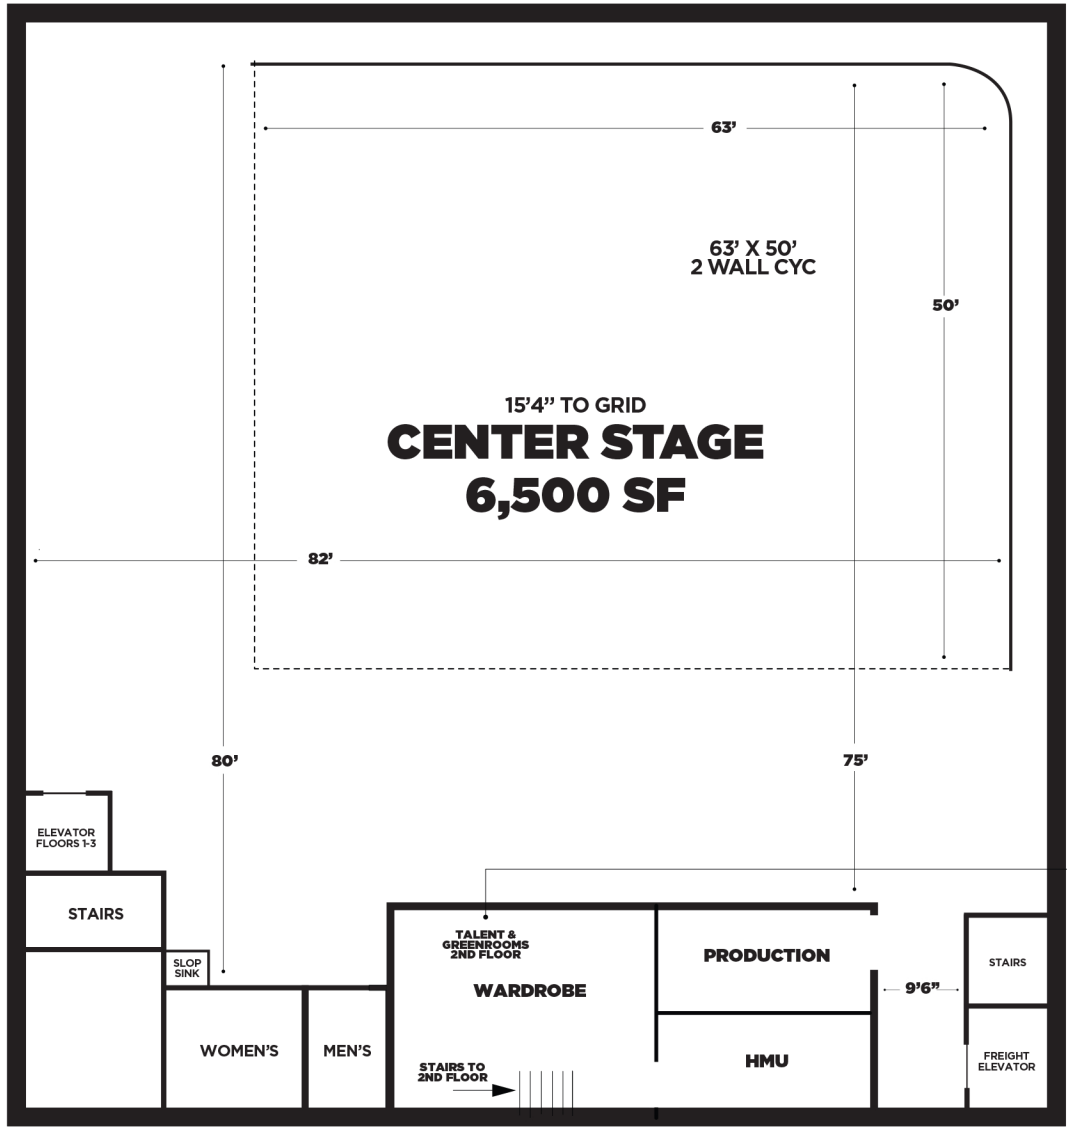

CENTER STAGE SCHEMATIC

TO BOOK, CALL
323.960.0113

CENTER STAGE
1034 SEWARD ST
2nd FLOOR
HOLLYWOOD, CA 90038
LINE204.COM

**FREIGHT ELEVATOR
CENTER STAGE ONLY**
DIMENSIONS: 5'8" x 8'5"
CEILING HEIGHT: 8'5"
DOOR: 48"w x 84"h

**ELEVATOR TO
CENTER AND SKYLINE**
DIMENSIONS: 5'5" x 6'8"

SEWARD ST
SEWARD ST
UNDERGROUND PARKING

**2ND FLOOR
TALENT &
GREENROOMS**